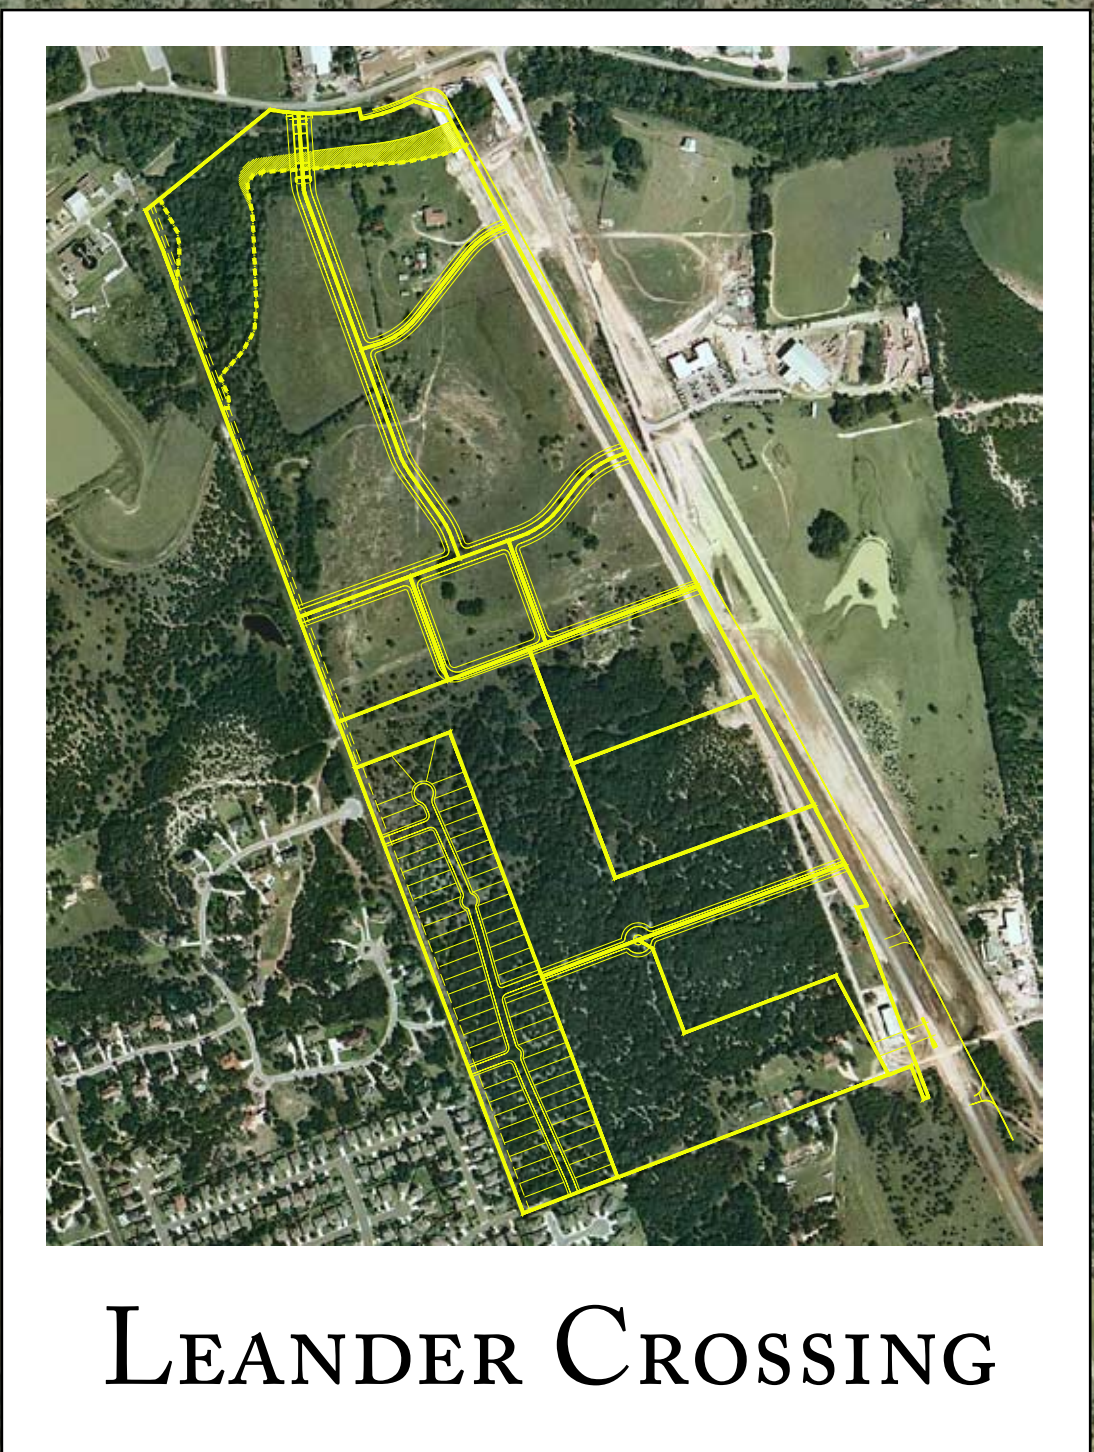

LEANDER STATION BAY C
CAP METRO PARK & RIDE

H-E-B

2243

KOHL'S

CRYSTAL FALLS PKWY

183

183-A
TOLL

CEDAR PARK
TOM HICKS ARENA

183-A
TOLL

KOHL'S

TARGET

45
TOLL

LAKELINE MALL

LOWE'S

WAL*MART

Office Depot

163 GROSS ACRES
SOUTHWEST CORNER OF
NEW 183A TOLLWAY
AND RM 2243
LEANDER, TX

RYAN BETZ
469.682.2212

DON COLLINS
214.802.8264

LEANDER CROSSING